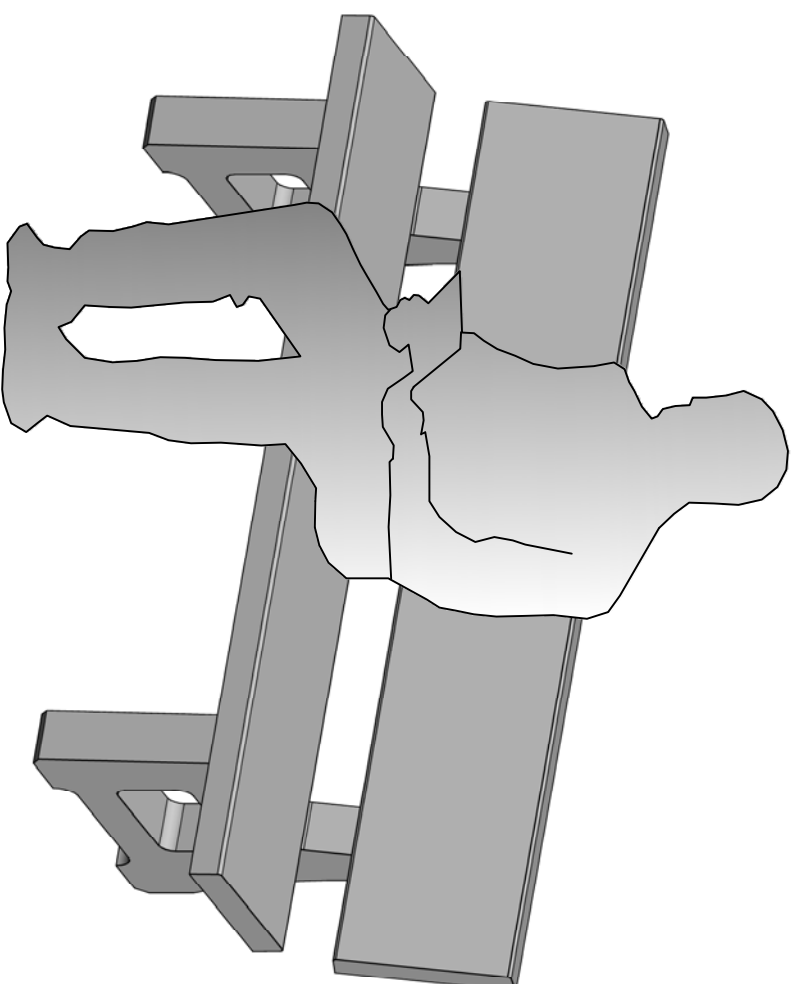

GARIBALDI BENCH

REQUESTED BY:

JAN ARNTORP

DRAWN BY:

VT

DWG #

1/1

DATE:

Oct 2017

SCALE

FRONT VIEW

SEAT AND BACK 72" x 14" x 2 1/2"

SIDE VIEW