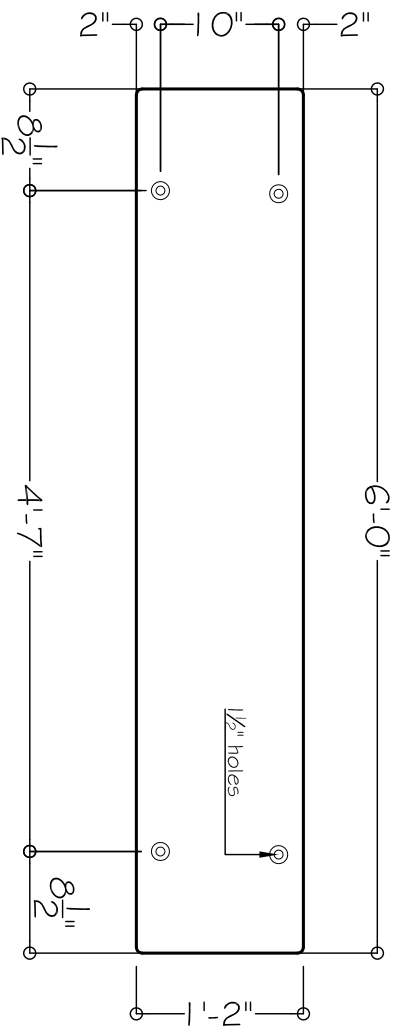

GARIBALDI BENCH

REQUESTED BY:

JAN ARNTORP

DRAWN BY:

VT

DWG #

1/1

DATE:

Oct 2017

SCALE

FRONT VIEW

SEAT AND BACK 72" x 14" x 2 1/2"

SIDE VIEW