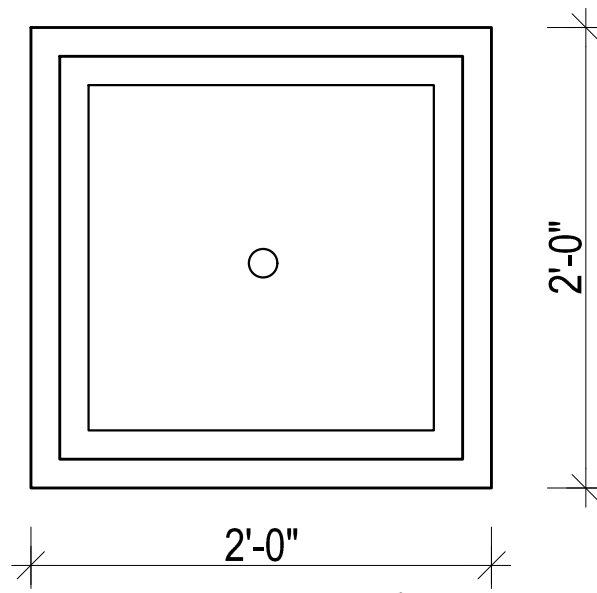

SECTION

TOP VIEW

Note: Lifting loops are for plant use and ground movement only and are not engineered for overhead use. Extreme caution must be used when lifting planter from lifting loops higher than 12" from ground.

S2424 Square Planter	Width x Length x Height	weight
	24" x 24" x 24"	400 lbs