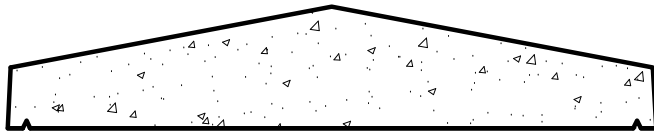

PEAKED POST CAP		POST 32A
Width x Length	Side to peak heights	Weight
32" x 32"	3" to 6"	350 lbs

side

peak