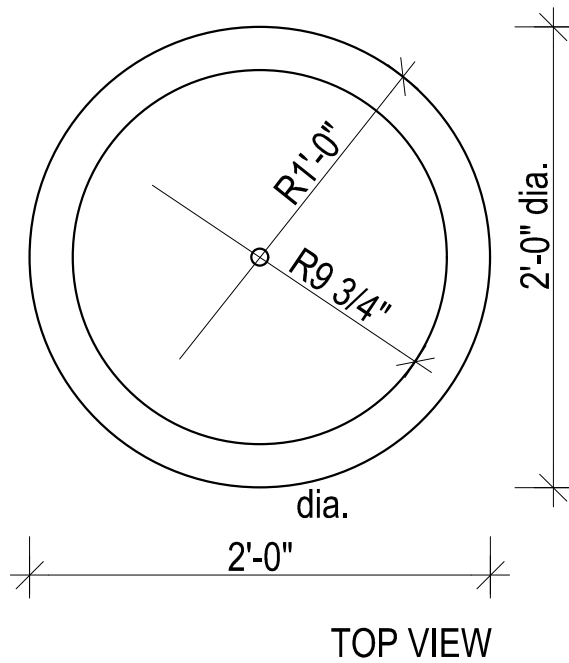

PROJECT DESCRIPTION:

TALL POT PLANTER
LA6 24" dia x 24" tall

DRAWN BY:

V. TOSHANOVA

APPROVED BY:

SCALE:

DATE:

DWG NO:

REV DATE:

12665 116 Ave Surrey, BC V3V 3S6 Ph. 604-580-4108 toll free 800-671-8882 FAX.604-580-411 info@sandersonconcrete.com

TALL POT PLANTER LA6	Diameter x Height	weight
	24" X 24"	200 lbs