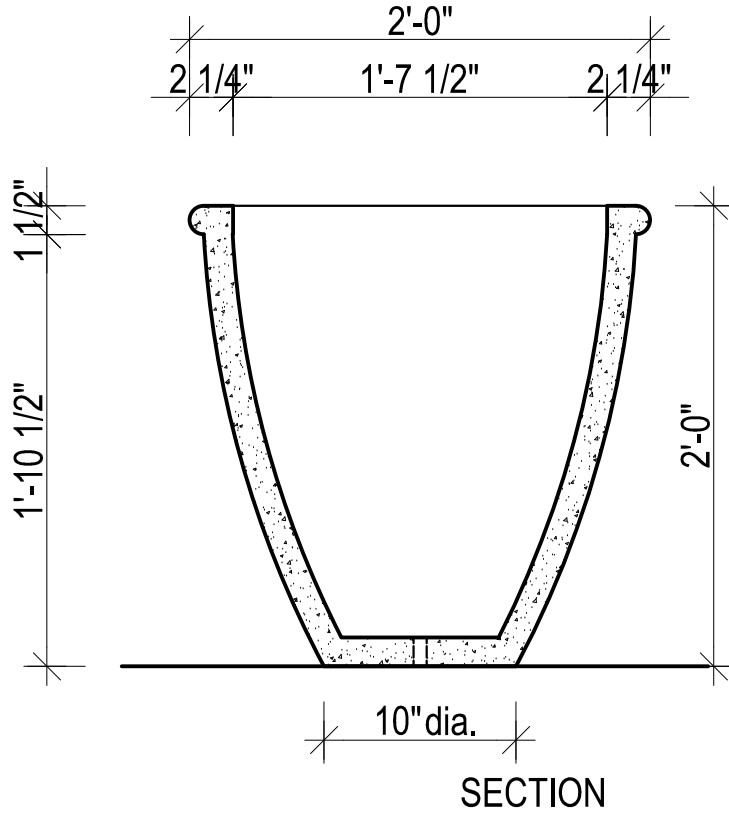

PROJECT DESCRIPTION:

TALL POT PLANTER
LA6 24" dia x 24" tall

DRAWN BY:

V. TOSHANOVA

APPROVED BY:

SCALE:

DATE:

DWG NO:

REV DATE:

12665 116 Ave Surrey, BC V3V 3S6 Ph. 604-580-4108 toll free 800-671-8882 FAX.604-580-411 info@sandersonconcrete.com

TALL POT PLANTER LA6	Diameter x Height	weight
	24" X 24"	200 lbs